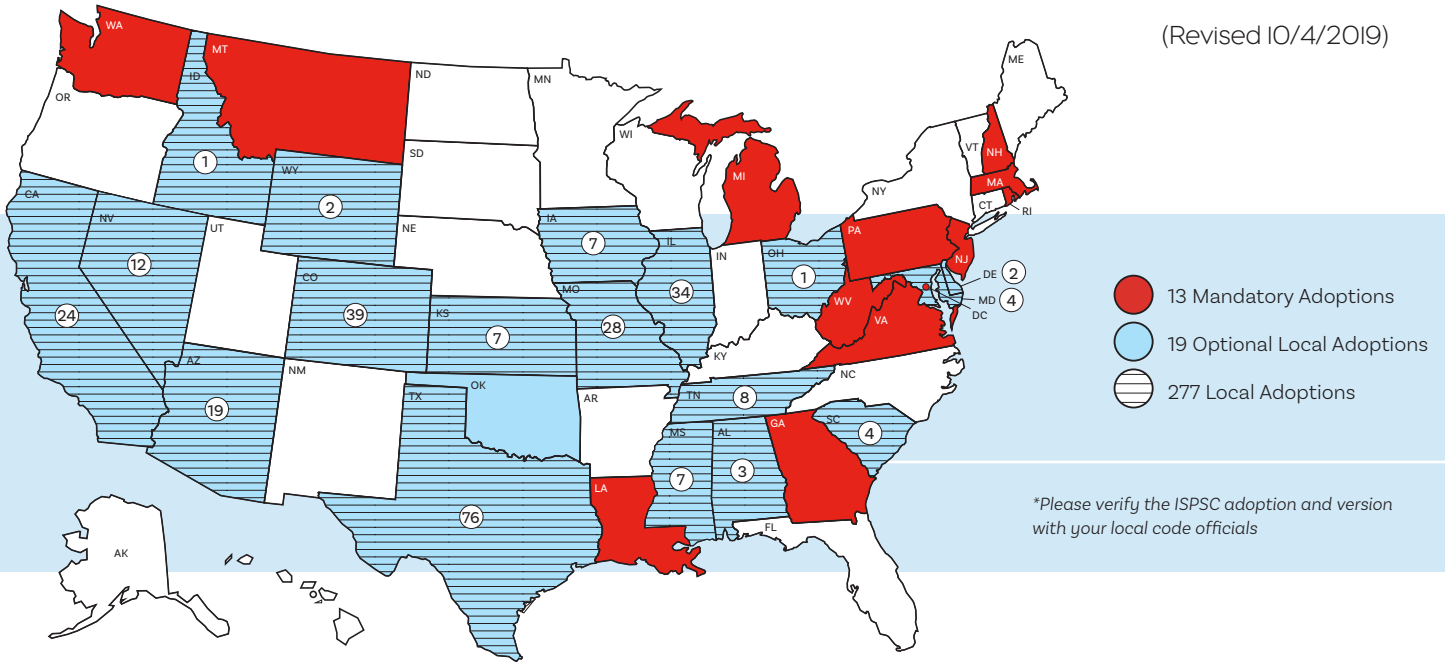

# ISPSC Adoption Status Report\*

(Revised 10/4/2019)

- 13 Mandatory Adoptions
- 19 Optional Local Adoptions
- 277 Local Adoptions

\*Please verify the ISPSC adoption and version with your local code officials

## 13 Mandatory State Adoptions (Statewide)

Georgia ('12) | Louisiana ('15) | Massachusetts ('15) | Michigan ('15) | Montana ('15) | New Hampshire ('15) (effective 09/15/2019) | New Jersey ('18) | Pennsylvania ('15) | Rhode Island ('15) | Virginia ('15) | Washington ('15) | Washington, D.C. ('12) | West Virginia ('15)

## 19 States with Optional Adoption

Alabama | Arizona | California | Colorado | Delaware | Idaho | Illinois | Iowa | Kansas | Maryland | Mississippi | Missouri | Nevada | Ohio | Oklahoma | South Carolina | Tennessee | Texas | Wyoming

**Nevada**

Boulder City ('12)  
 Carson City ('18)  
 Clark County ('18)  
 Henderson ('12)  
 Humboldt County ('12)  
 Las Vegas ('18)  
 North Las Vegas ('18)  
 Sparks ('18)  
 Storey County ('18)  
 Washoe County ('12)  
 West Wendover ('12)  
 Winnemucca ('12)